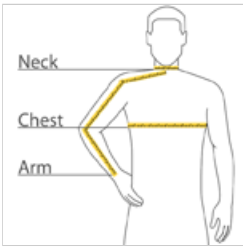

This comfortable wash-and-wear shirt is indispensable for the workday. Wrinkle resistance makes this shirt a cut above the competition so you and your staff can be, too.

- 4.5-ounce, 55/45 cotton/poly
- Button-down collar
- Dyed-to-match buttons
- Left chest pocket
- Back box pleat
- Rounded adjustable cuffs
- White, Athletic Gold, Texas Orange, Red, Burgundy, Coffee Bean, Light Blue, Navy, Classic Navy, Steel Grey, Purple and Black have a Light Stone contrast neckband.
- Light Stone and Royal have a Classic Navy contrast neckband.
- Dark Green has a Navy contrast neckband.

front

back

CARE INSTRUCTIONS

Machine wash warm with like colors. Only non-chlorine bleach when needed. Tumble dry low. Warm iron if necessary.

HOW TO MEASURE

CHEST WIDTH

Measure under the arm and around the fullest part of the chest with arms down, keeping tape horizontal.

NECK

Measure around the fullest part of the neck at the base.

ARM

Place hand on hip. Start at the center of the back of the neck and measure across the shoulder, to the elbow, and then down to the wrist.

SIZE CHART

	XS	S	M	L	XL	2XL	3XL	4XL	5XL	6XL
Chest	32-34	35-37	38-40	41-43	44-46	47-49	50-53	54-57	58-60	61-63
Neck	14 1/2 - 15	15 - 15 1/2	15 1/2 - 16	16 - 16 1/2	16 1/2 - 17	17 - 17 1/2	17 1/2 - 18	18 - 18 1/2	18 1/2 - 19	19 - 19 1/2
Arm	30 1/2	32	34	35	36 1/2	37 1/2	38 1/2	39 1/2	40 1/2	41 1/2