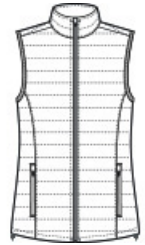

Staying warm while on the go has never been easier with our Packable Puffy Vests. Thanks to a water-repellent fabric coating and finish, you'll remain comfortable no matter where your day takes you.

- 100% polyester shell and lining
- 2.4-ounce, 100% polyfill insulation
- Interior storm flap with chin guard
- Front zippered pockets
- Reverse coil zippers with rubber-wrapped zipper pulls
- Adjustable locking drawcord at hem
- Port Pocket for easy embroidery access
- Dyed-to-match drawstring carrying pouch included

CARE INSTRUCTIONS

Machine wash cold with like colors. Do not bleach. Tumble dry low. Cool iron. Do not use fabric softener. Do not dry clean.

front

back

HOW TO MEASURE

BUST

Measure under the arm and around the fullest part of the bust with arms down, keeping tape horizontal.