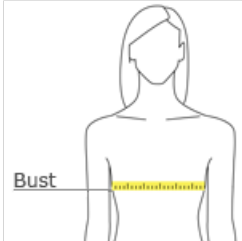

- 100% polyester shell and lining
- 2.4-ounce, 100% polyfill insulation
- Interior storm flap with chin guard
- Reverse coil zippers with rubber-wrapped zipper pulls
- Front zippered pockets
- Elastic binding at cuffs
- Adjustable locking drawcord at hem
- Port Pocket for easy embroidery access
- Dyed-to-match drawstring carrying pouch included

CARE INSTRUCTIONS

Machine wash cold with like colors. Do not bleach. Tumble dry low. Cool iron. Do not use fabric softener. Do not dry clean.

front

back

HOW TO MEASURE

BUST
Measure under the arm and around the fullest part of the bust with arms down, keeping tape horizontal.

SIZE CHART

	XS	S	M	L	XL	XXL	3XL	4XL
Size	2	4/6	8/10	12/14	16/18	20/22	24/26	28/30
Bust	32-34	35-36	37-38	39-41	42-44	45-47	48-51	52-55

COLOR INFORMATION

Cobalt Blue
PMS 7687C

Deep Black
PMS NTR BLACK CPMS 202C