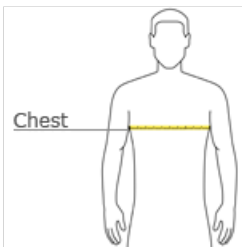

CARE INSTRUCTIONS

Machine wash cold with like colors. Do not bleach. Tumble dry low. Cool iron. Do not use fabric softener. Do not dry clean.

front

back

HOW TO MEASURE

CHEST WIDTH

Measure under the arm and around the fullest part of the chest with arms down, keeping tape horizontal.

SIZE CHART

	XS	S	M	L	XL	2XL	3XL	4XL
Chest	32-34	35-37	38-40	41-43	44-46	47-49	50-53	54-57

COLOR INFORMATION

Cobalt Blue
PMS 7687C

Deep Black
PMS NTR BLACK

Regatta Blue/ River
CBlue Navy

Sterling Grey/
Graphite
PMS 7540C