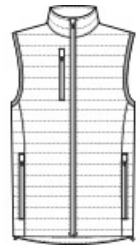

Staying warm while on the go has never been easier with our Packable Puffy Vests. Thanks to a water-repellent fabric coating and finish, you'll remain comfortable no matter where your day takes you.

- 100% polyester shell and lining
- 2.4-ounce, 100% polyfill insulation
- Interior storm flap with chin guard
- Reverse coil zippers
- Zippered chest pocket
- Front zippered pockets with rubber-wrapped zipper pulls
- Adjustable locking drawcord at hem
- Port Pocket for easy embroidery access
- Dyed-to-match drawstring carrying pouch included

CARE INSTRUCTIONS

Machine wash cold with like colors. Do not bleach. Tumble dry low. Cool iron. Do not use fabric softener. Do not dry clean.

front

back

HOW TO MEASURE

CHEST WIDTH

Measure under the arm and around the fullest part of the chest with arms down, keeping tape horizontal.