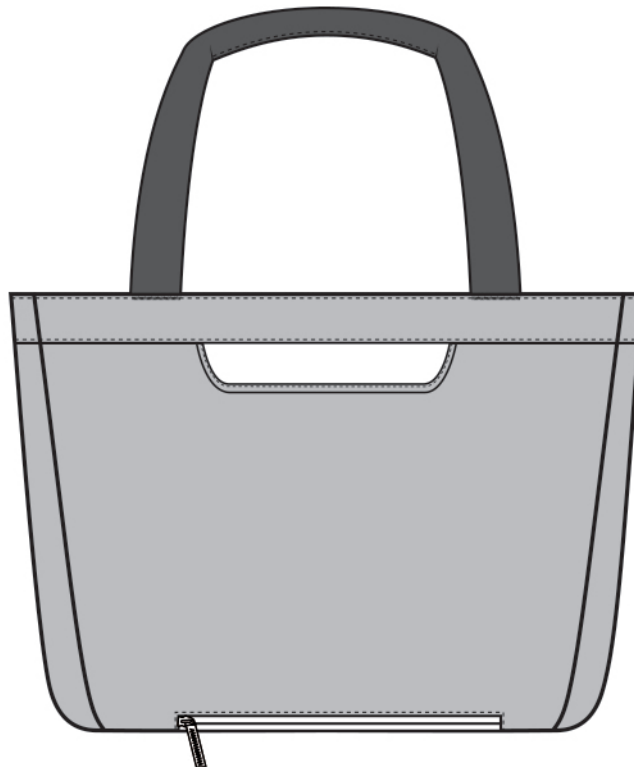

- 1,680 ballistic poly (solid); 300D two-tone poly/1,680D poly PU (heather)
- Spacious zippered main compartment with organization panel
- Interior padded laptop sleeve
- Zippered front pocket
- Over-the-shoulder length seatbelt webbing handles
- Back zippered panel doubles as pocket or luggage trolley pass through
- Laptop sleeve dimensions: 10.25”h x 18”w; fits most 15” laptops
- Dimensions: 14”h x 18”w (top) x 15”w (bottom) x 5.5”d; Approx. 1,386 cubic inches

Bags not intended for use by children 12 and under.

COLOR INFORMATION

Black
NTR BLACK C

Graphite
Heather/Black
NO MATCH/
NTR BLACK C

FRONT VIEW

BACK VIEW