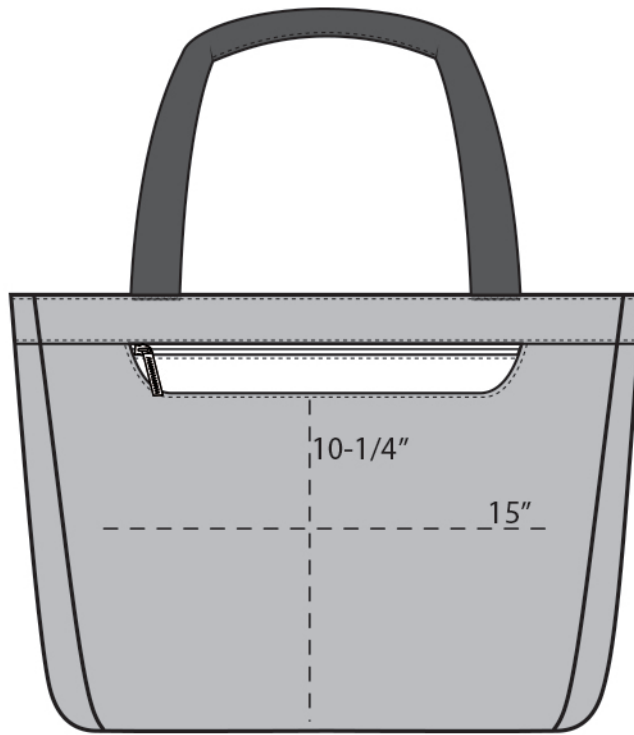

- 1,680 ballistic poly (solid); 300D two-tone poly/1,680D poly PU (heather)
- Spacious zippered main compartment with organization panel
- Interior padded laptop sleeve
- Zippered front pocket
- Over-the-shoulder length seatbelt webbing handles
- Back zippered panel doubles as pocket or luggage trolley pass through
- Laptop sleeve dimensions: 10.25”h x 18”w; fits most 15” laptops
- Dimensions: 14”h x 18”w (top) x 15”w (bottom) x 5.5”d; Approx. 1,386 cubic inches

Bags not intended for use by children 12 and under.

COLOR INFORMATION

Black
NTR BLACK C

Graphite
Heather/Black
NO MATCH/
NTR BLACK C

FRONT VIEW

BACK VIEW