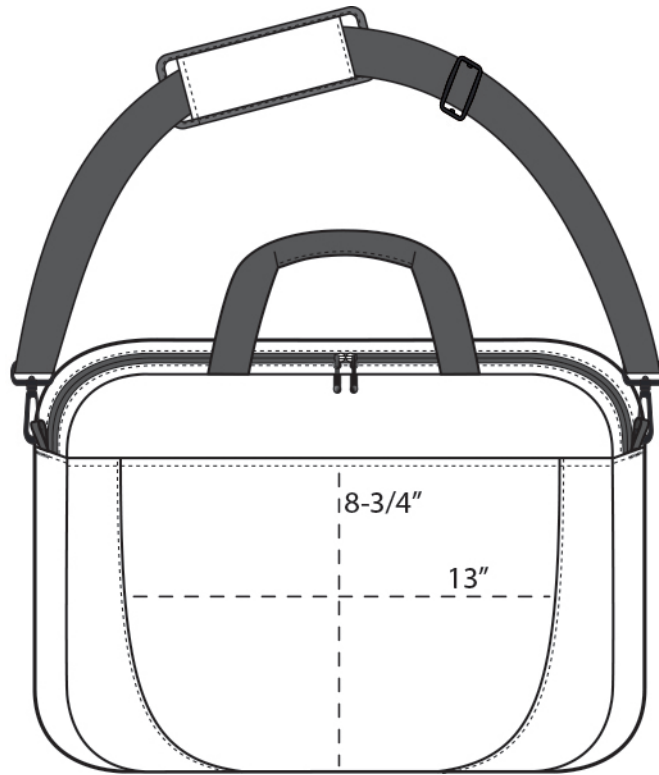

- 600D poly canvas (solid); 600D heather poly (heather)
- Main compartment with padded laptop panel
- Interior organization pockets
- Front slip pocket
- Adjustable, detachable, padded shoulder strap
- Web handles
- Luggage trolley pass through on back
- Laptop sleeve dimensions: 8”h x 15”w x 1”d; fits most 15” laptops
- Dimensions: 12.5”h x 16.375”w x 4”d; Approx. 819 cubic inches

## COLOR INFORMATION

Black  
NTR BLACK C

Heather Grey/  
Black  
NO MATCH/  
NTR BLACK C

River Blue  
Navy  
533C

FRONT VIEW

BACK VIEW

Note: Best graphic placement should be per the embellisher/screen printer recommendations.